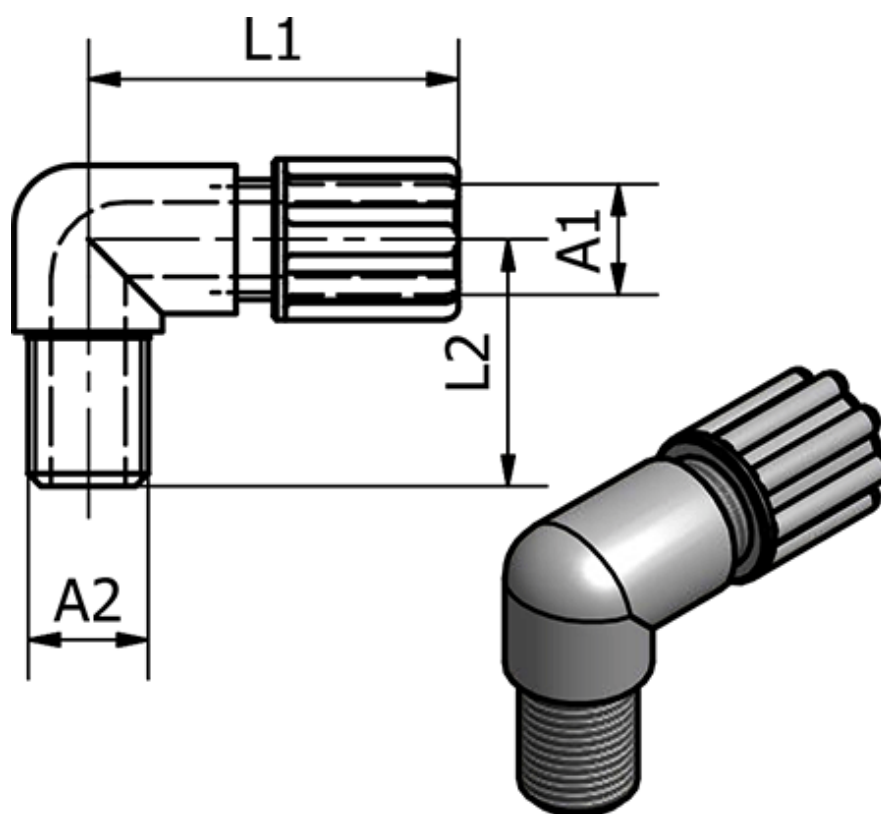

Article number: 58614082

Description: Push-on 140.82, Ø6/8 - G 1/2"
Angle

Measures

Ext. Hose Diameter A1	= 6/8
L1	= 35
L2	= 34
Thread A2	= G 1/2"